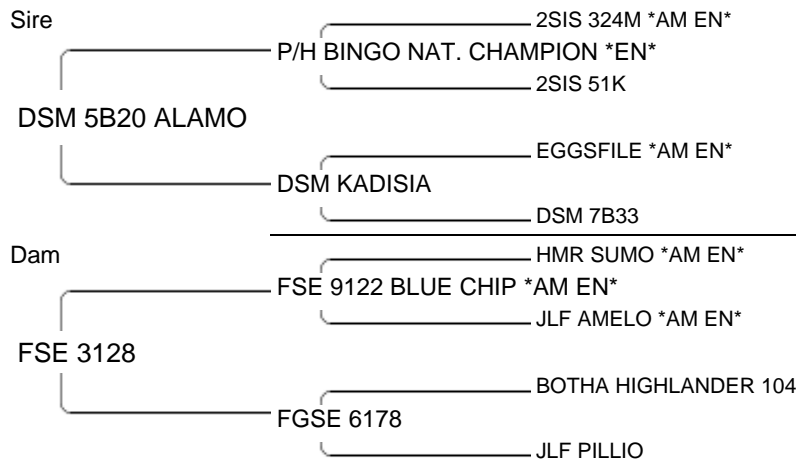

This doe is a twin sister to a doe that was Grand Champion Junior Doe at the IBGA sanctioned show at the Delaware State Fair. She is feminine, elegant, and stylish and is structurally correct. She is ready to be shown.

Lot # 5 Sex: Doe

D.O.B. 01/16/09

Consignor: NEBRASKA BOER GOATS

Bidder: $

#906 GGF1 CHEYENNE 1-09-098-081 SA