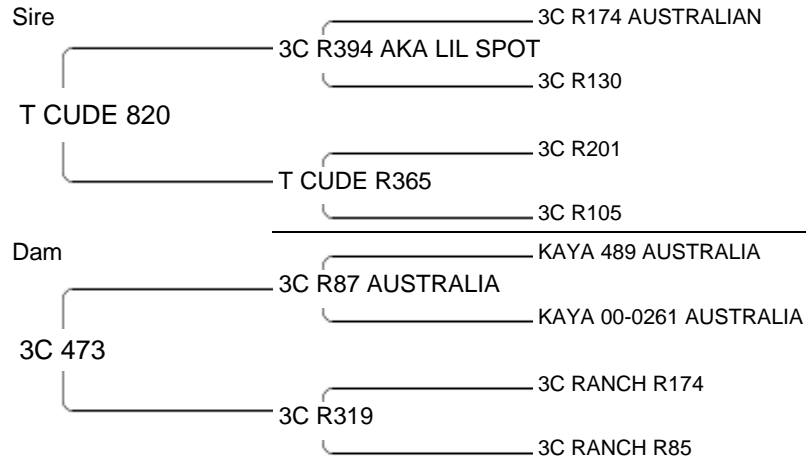

This ewe brings to the table alot of body capacity to carry those babies! She has a level hip, tremendous bone and SELLS EXPOSED TO 3C Ranch R394 Lil Spot!

Lot # 105 Sex: Ewe

D.O.B. 01/10/2010

Consignor: 3C RANCH

Bidder: $

3C 10-318