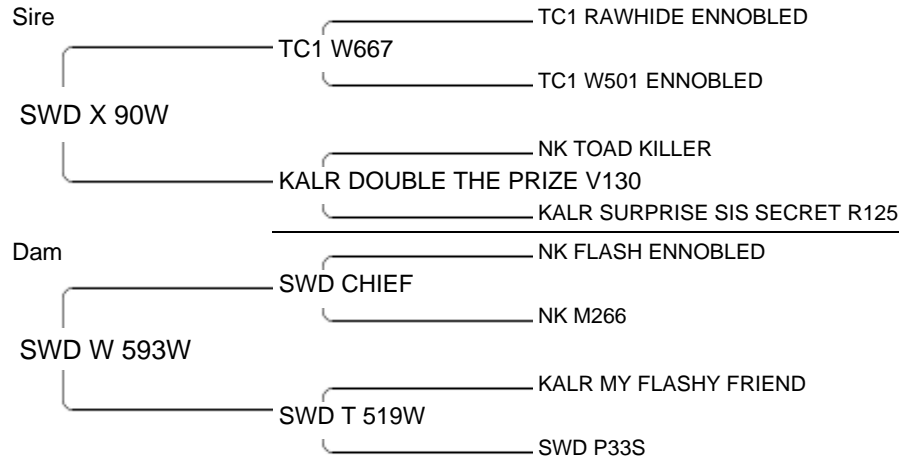

Another wether producer. Power and muscle. Half-sisters to this doe were 2010 Ohio State Fair Grand and Reserve Champion Senior Fullblood Does in the junior show. Exposed to Lonestar.

Lot # 33 Sex: Doe

D.O.B. 03/06/09

Consignor: A BAR BOER Bidder: $
GOATS

**BSA LALA LAND
#10459859**