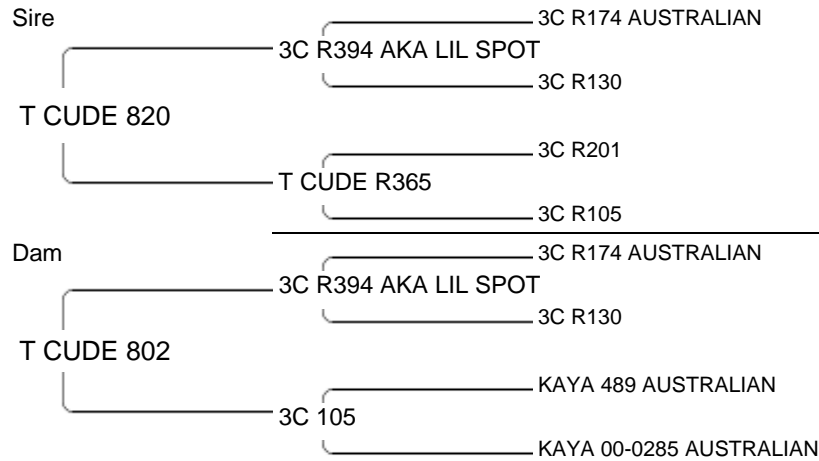

Bidder:

\$

Lot # 100 Sex: Ewe

D.O.B. 04/03/2009

Consignor: 3C RANCH

Bidder: \$

**T CUDE 9-211**

Need alot of body capacity - she's got it! This lady has a beautiful head, nice length of body, lots of width & bone and a beautiful hind side!!!! She sells exposed to 3C 394 Lil Spot.