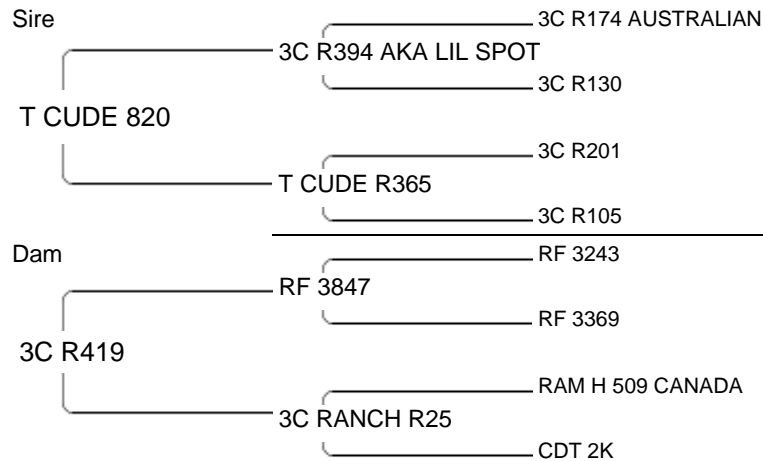

Looking for a hairier type sheep? Here she is, but what a beautiful shed line she has!!! She has tremendous length, body capacity, bone & muscle. She is one big girl and SELLS EXPOSED to 3C Ranch R394 Lil Spot.