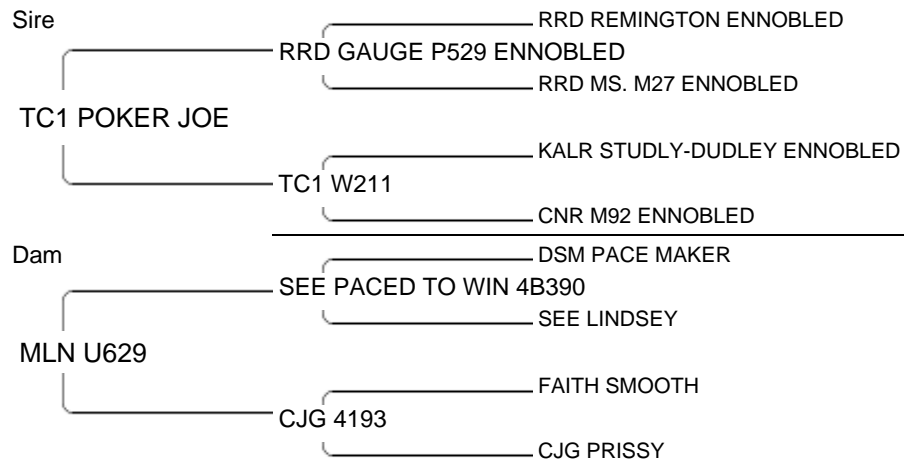

This is a Bubbles daughter. Bubbles was the 2008 ABGA National Res. Grand Champion Sr. Percentage Doe. We don't need to say anymore. Thickness with style.

Lot # 48 Sex: Doe

D.O.B. 02/18/2009

Consignor: GAREY GOATS

Bidder: $

BCFF 9025 I-09-169-060