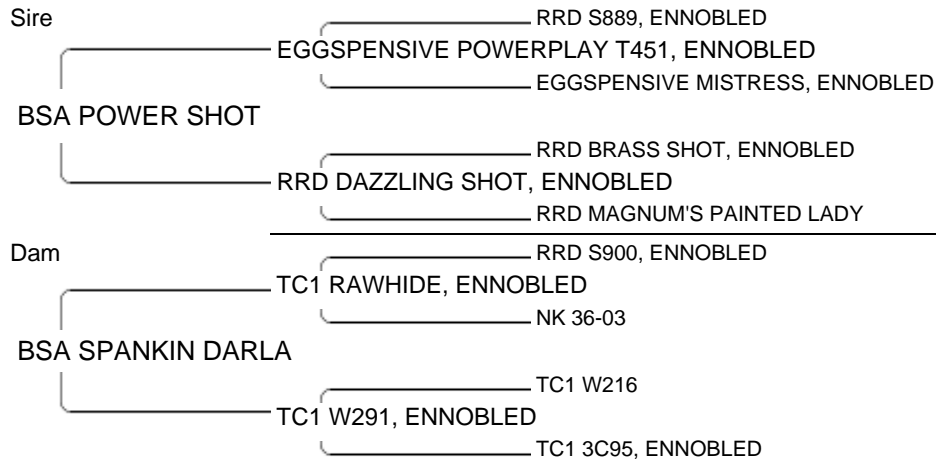

Lot # 91 Sex: Doe

D.O.B. 03/20/10

Consignor: A BAR BOER Bidder: \$  
GOATS

**BSA HOT PEPPA  
#10493986**

This doe kid is out of our Paint Rawhide daughter and by Power Shot, our Powerplay Stud Buck. She has a beautiful red cape and could throw color, she is super balanced and is very eye appealing.