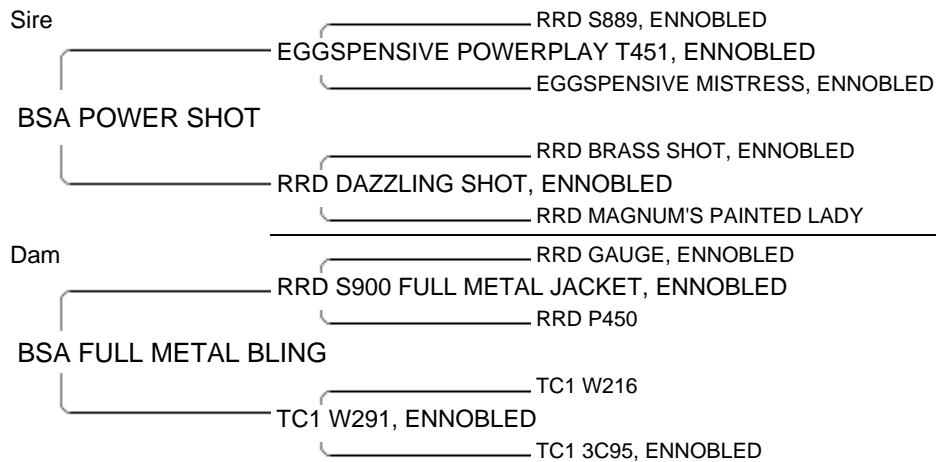

Patty is out of one of our best show does, Full Metal Bling a Full Metal Jacket daughter. She is loaded with muscle and really jacked up in the front. This family is some of our very best producers and she should follow suit.

Lot # 70 Sex: Doe

D.O.B. 03/14/10

Consignor: A BAR BOER GOATS Bidder: $

**BSA PRETTY
SWANKY #10493984**