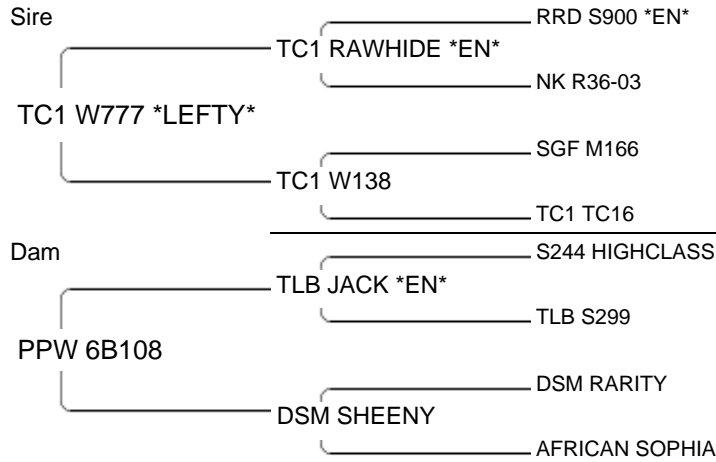

Lot # 65 Sex: Doe

D.O.B. 02/15/10

Consignor: NEBRASKA
BOER GOATS

Bidder: $

#1 GGF1 SPECIAL
EFFECTS-777
10502237