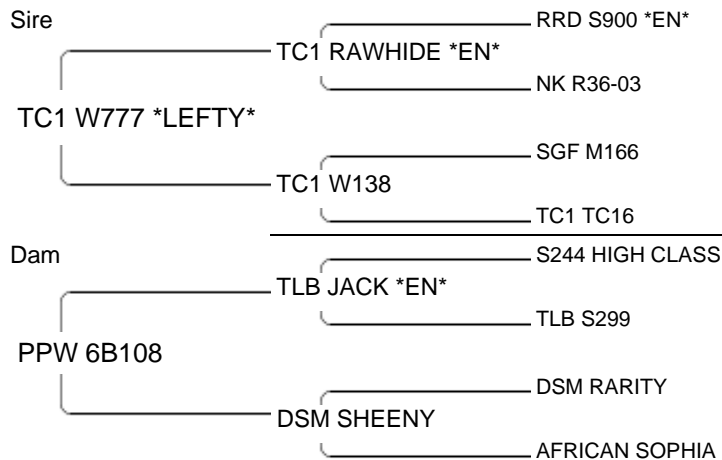

**#5 GGF1 RAINBEE-
777 10502239**