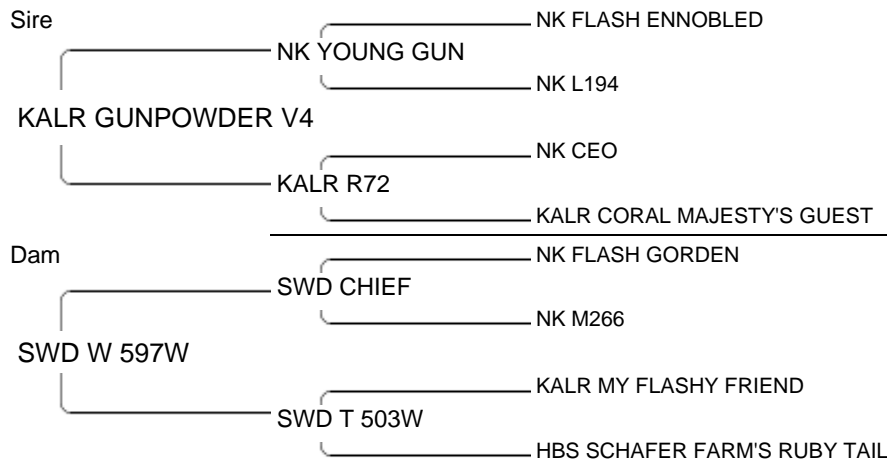

Very smooth, feminine doe. Long-sided with an elegant giraffe-neck. She will work in any program. Exposed to Trash Talk.

Lot # 9 Sex: Doe

D.O.B. 03/26/10

Consignor: A BAR BOER GOATS Bidder: $

**BSA BO-JEWELED
#10494088**