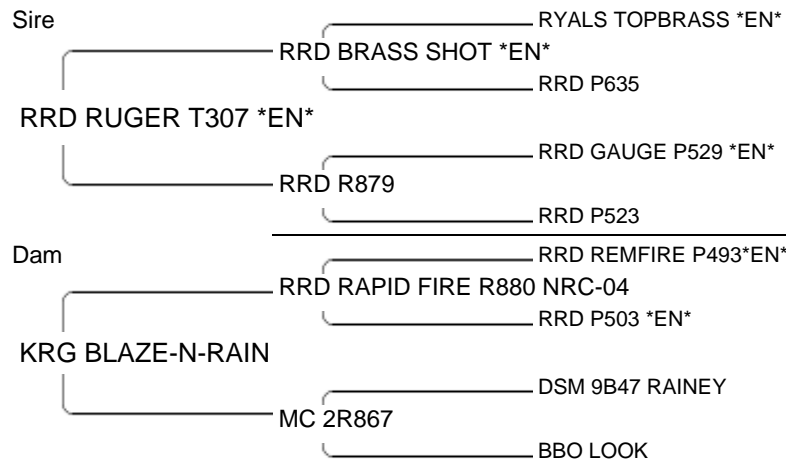

Lot # 20 Sex: Doe

D.O.B. 02/18/09

Consignor: NEBRASKA
BOER GOATS

Bidder: $

**KRG Y619 FAITH-
ON-FIRE 10477012**