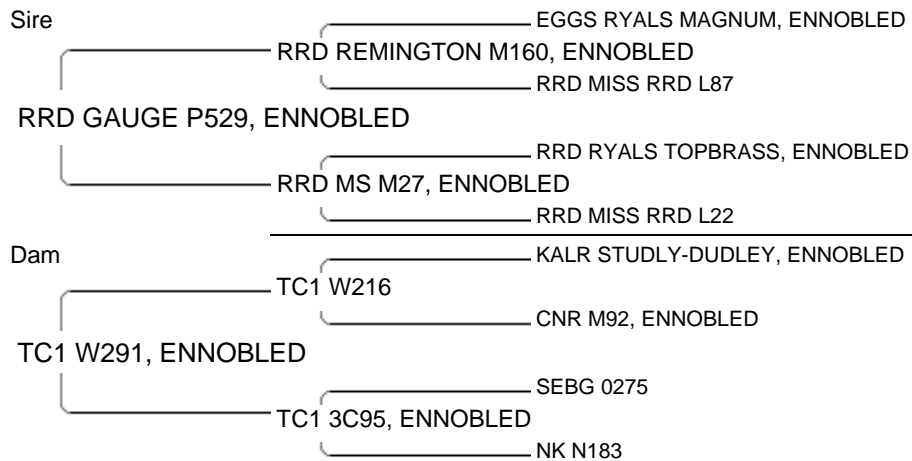

**BSA CALYPSO
#10459745**