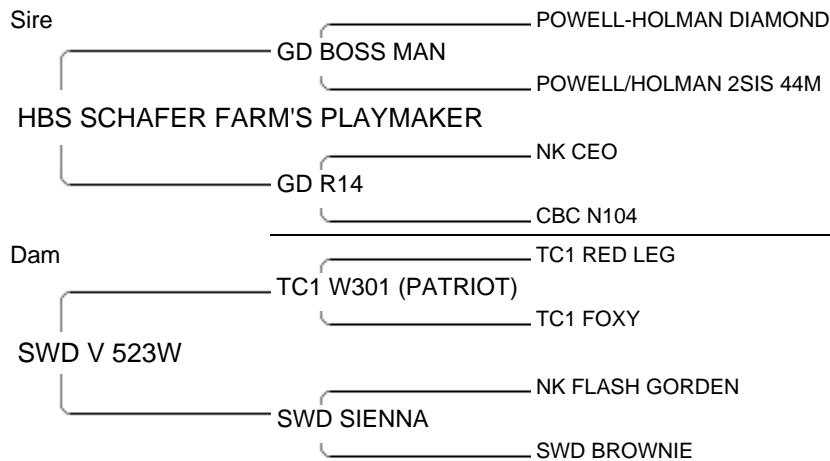

Big future for this 'lil gal. She has an elegant front, long-side and straight top. Genetics are there for lots of production and show wethers. Sired by Playmaker, our Schafer Farms' buck.