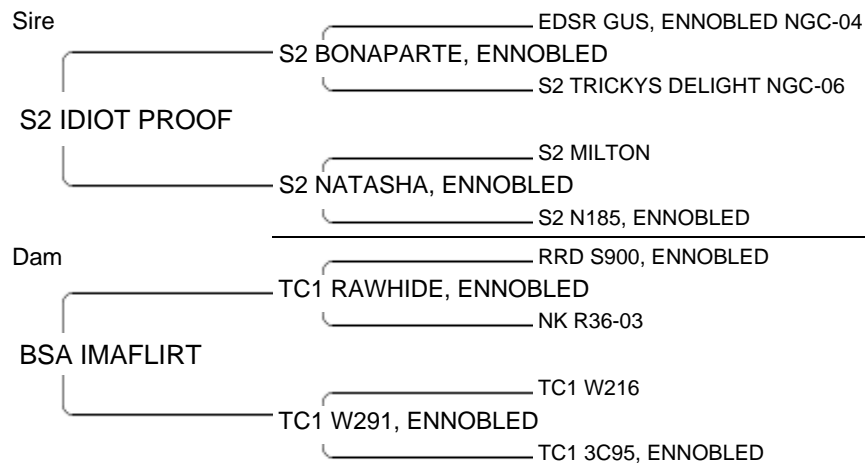

Lot # 86 Sex: Doe

D.O.B. 03/04/10

Consignor: A BAR BOER GOATS Bidder: \$

**BSA IMA PAISLEY  
#10494069**

Gorgeous Idiot Proof daughter out of a Rawhide daughter. This doe kid is super long and extremely refined. Take a good look at her.