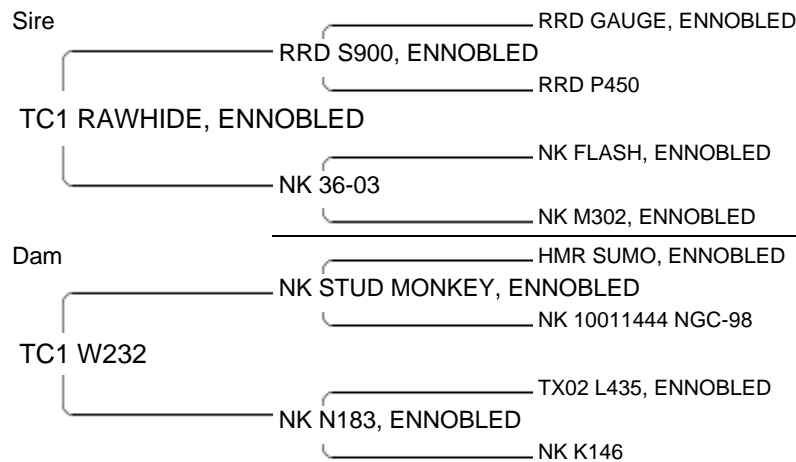

**BSA ARYN'S 36
#10491060**

WOW! Check out this beautiful Rawhide daughter out of a NK Stud Monkey doe. 36 is going to make an extremely large doe, and her bloodlines produce tremendous wethers. She is extremely long with lots of eye appeal.