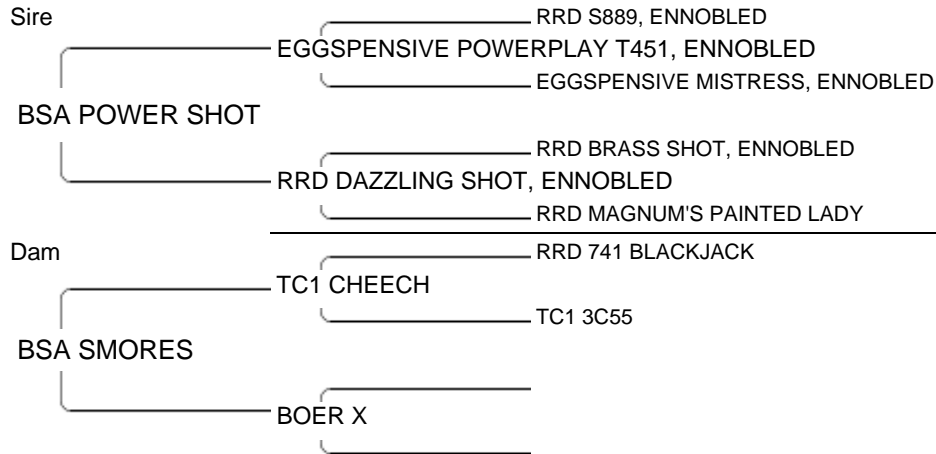

Lot # 53 Sex: 75% Doe

D.O.B. 03/04/09

Consignor: A BAR BOER Bidder: $
GOATS

**BSA CHAI BABY
#10459740**