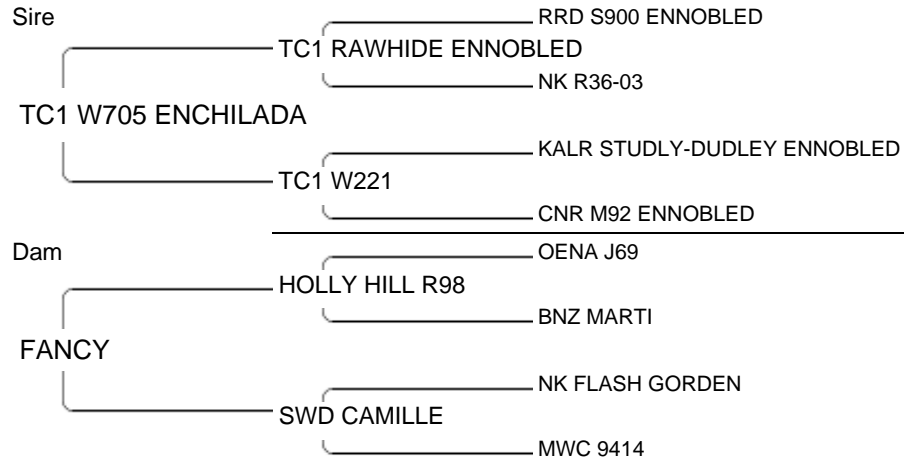

Lot # 22 Sex: Doe

D.O.B. 02/11/2009

Consignor: GAREY GOATS

Bidder: $

BCFF 9003 I-09-169-069