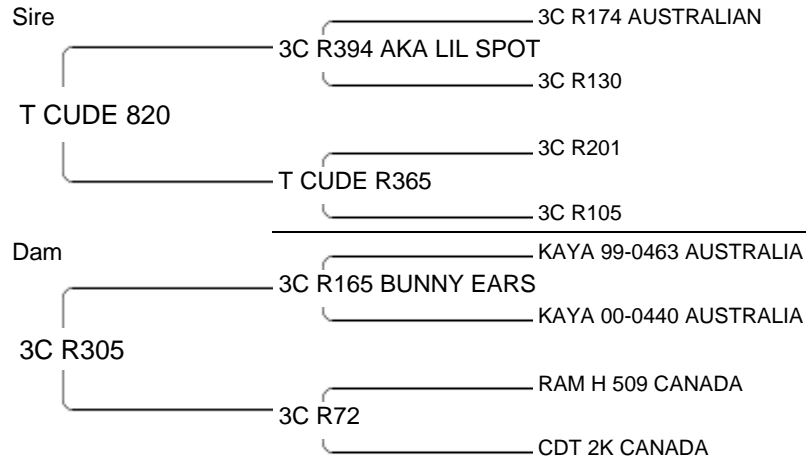

Looking for a really nice yearling ewe, here she is! What a beautiful head on this girl. She also has alot of width from front to back, bone, muscle and a big ole butt! SHE SELLS EXPOSED TO 3C R394 Lil Spot.

Lot # 102 Sex: Ewe

D.O.B. 08/15/2009

Consignor: 3C RANCH

Bidder: $

T CUDE 9-052