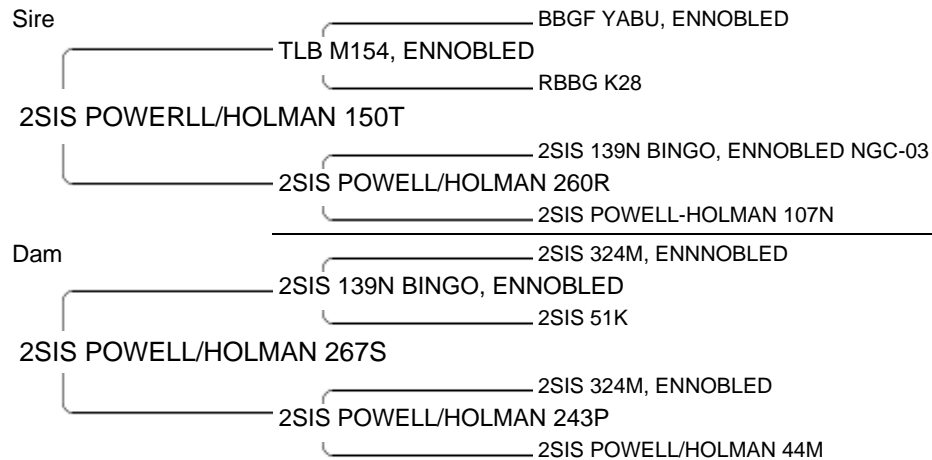

We call her Yango. Yango is long, powerful and extremely cool. She produced our best wether in 2009. If you are looking for a wether producer, here are those genetics. She also has show points. She is exposed to TC1 Rawhide, ennobled. Breed date 7/26.