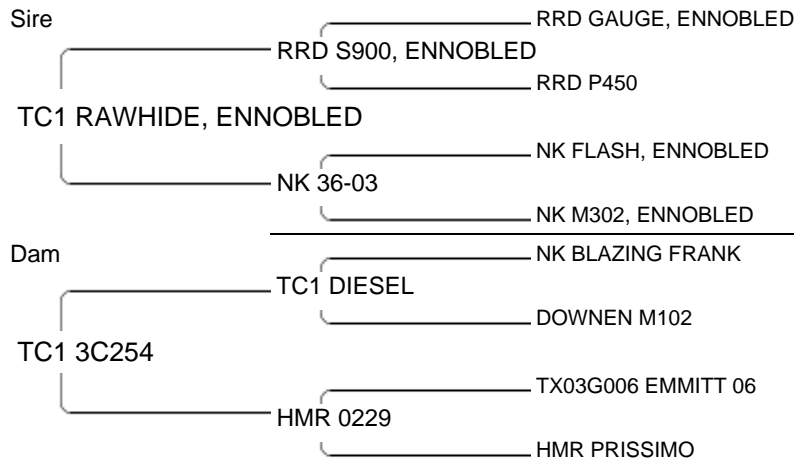

This Rawhide daughter is out of TC1 3C254, a Diesel daughter. Diesel was some of the Cude's foundation genetics. This is a very ultra feminine made doe with an outstanding pedigree.