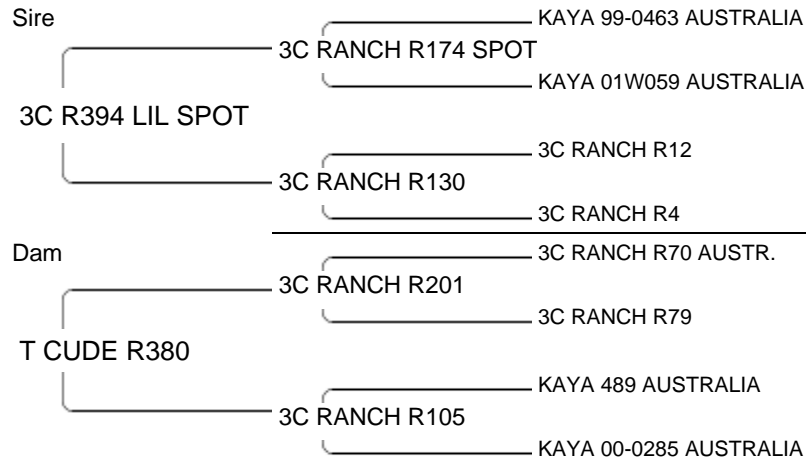

Lot # 115 Sex: Ram

D.O.B. 02/29/2008

Consignor: 3C RANCH

Bidder: $

T CUDE R818

*STUD RAM ALERT** This is a one of a kind offering! This guy is a stud ram as well as a show ram. We have used him extensively in our breeding program. This was a hard decision to make but we wanted to make this one of a kind offering! This guy went undefeated at ALL of the major shows in Texas in 2010 - Ft. Worth, San Antonio, San Angelo, Houston and was also the Supreme Champion Ram in Houston! He is awesome!!!! Lots to offer from this big guy - bone, width, length and MUSCLE!!! Don't miss your opportunity to jump start your herd!