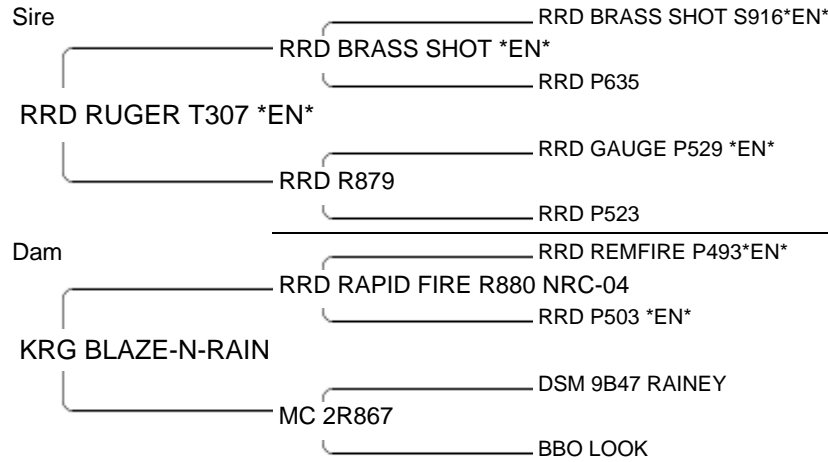

Lot # 19 Sex: Doe

D.O.B. 02/18/09

Consignor: NEBRASKA
BOER GOATS

Bidder: $

**KRG Y617 SEVEN
10486092**