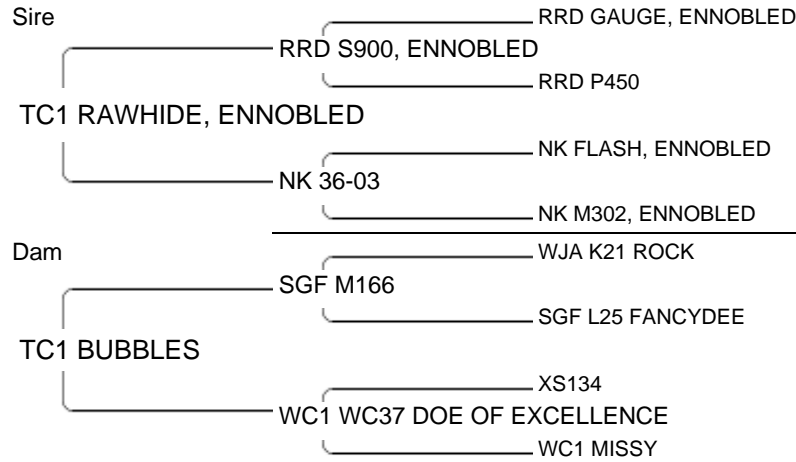

Lot # 47 Sex: Doe

D.O.B. 03/30/2009

Consignor: GAREY GOATS

Bidder: $

TC1 W125 10475927