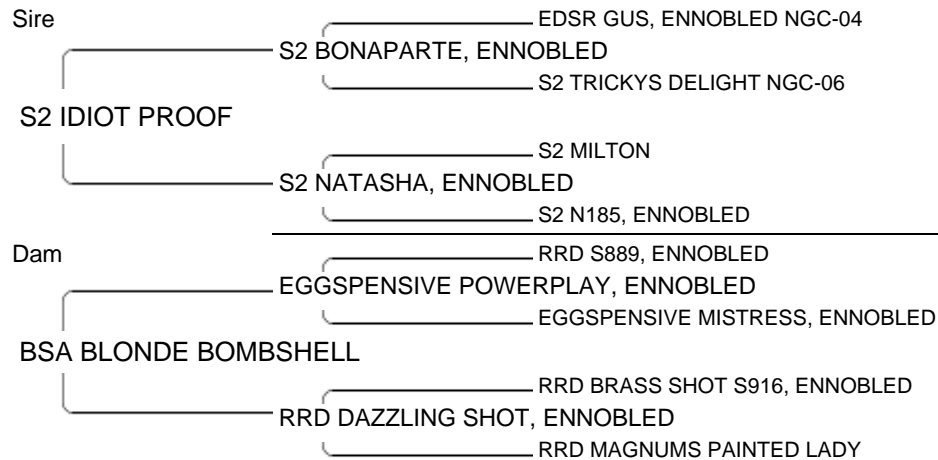

Here is another of our Top Picks!!!! LaLa is a flushmate to the 2009 San Antonio Reserve Champion Doe. She is out of a PowerPlay Daughter and by S2 Idiot Proof. Take her, show her, flush her, she is outstanding. Exposed to TC1 Rawhide, ennobled. Breed date 7/21.