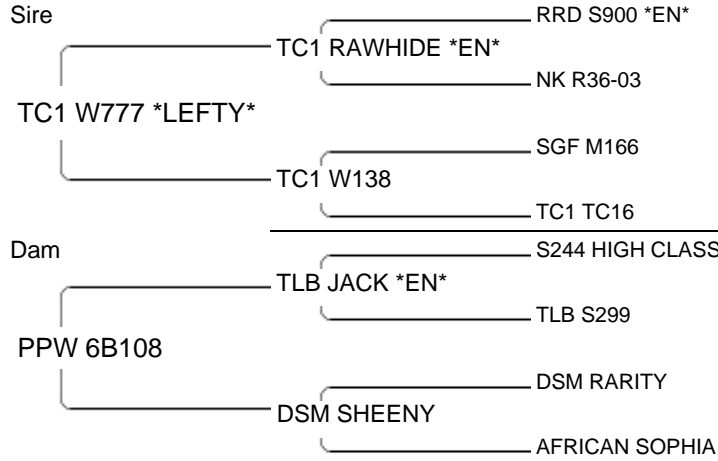

Lot # 56 Sex: Doe

D.O.B. 02/21/10

Consignor: NEBRASKA
BOER GOATS

Bidder: $

#6 GGF1 NUGGET-
777 10502240

Lot # 57 Sex: 75% Doe

D.O.B. 12/16/08

Consignor: SILVERWOOD FARMS Bidder: $

SWD X 282S
10474780