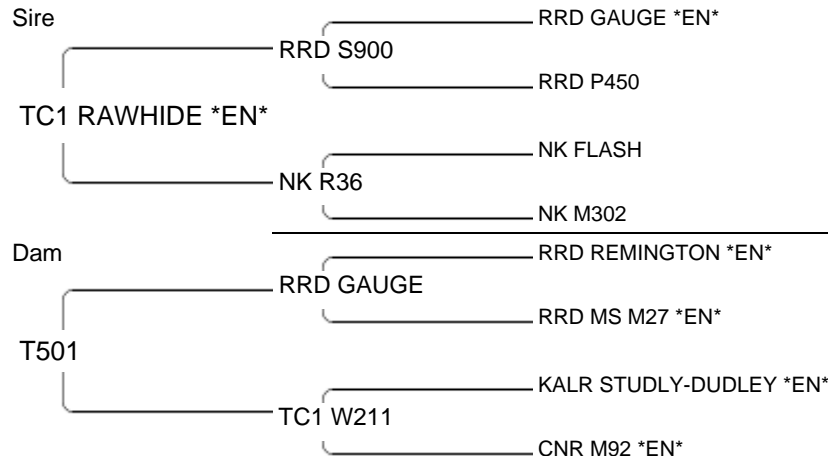

EXPOSED TO OUR WIDE LOAD BUCK MAC AND WILL BE CERTIFIED AS BRED THE DAY OF SALE