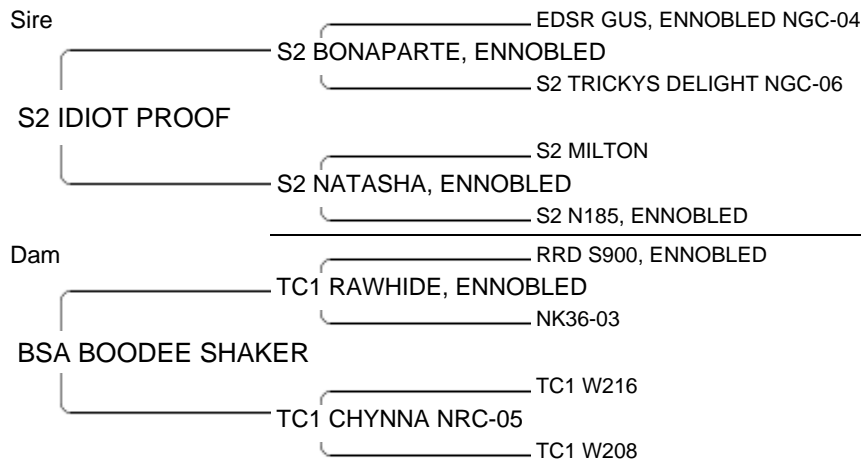

**BSA BELLY
DANCER #10459739**

This is one of Shana's favorites. Belly Dancer is extremely gentle. She was the 2009 Reserve Junior Doe at the 2010 Permian Basin. Belly is extremely long with a powerful top. She tracks out super wide. She needs to continue to show. She is exposed to TC1 Rawhide, ennobled. Breed date 7/27.

Lot # 3 Sex: Doe

D.O.B. 02/02/2010

Consignor: GAREY Bidder: $
GOATS