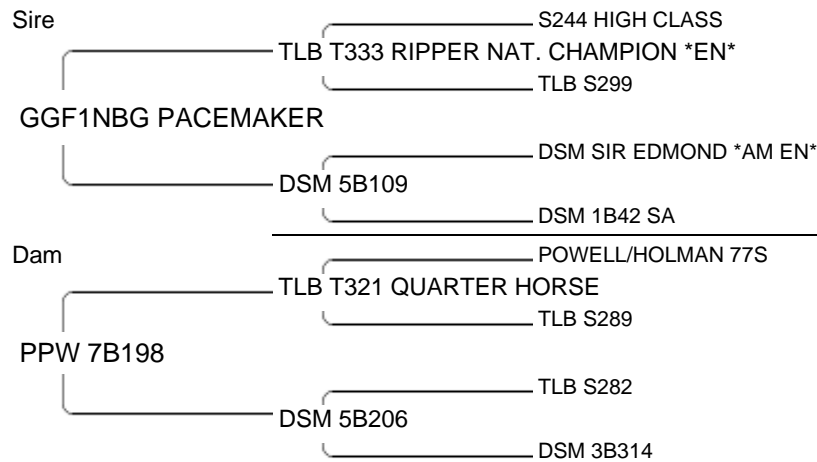

Lot # 15 Sex: 88% Doe

D.O.B. 12/27/08

Consignor: SILVERWOOD
FARMS

Bidder: $

SWD X 286S
10474784