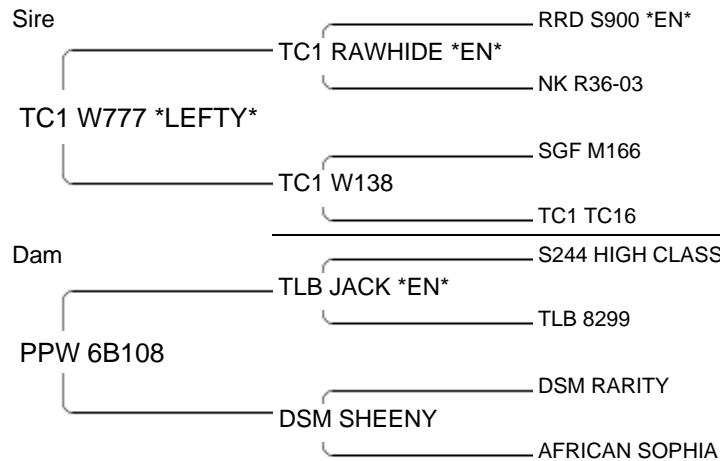

This buck is out of our One Kool Kat buck from Kemmer Ranch. He is very upfronted and very clean from front to back. He has a great big top and a big hip. If you're looking to add power and bone to your herd, take a look at this one.

Lot # 43 Sex: **Buck**

D.O.B. **02/23/10**

Consignor: NEBRASKA
BOER GOATS

Bidder: $

**#10 GGF1
EXPLOSION 777 I-
10-145-015**