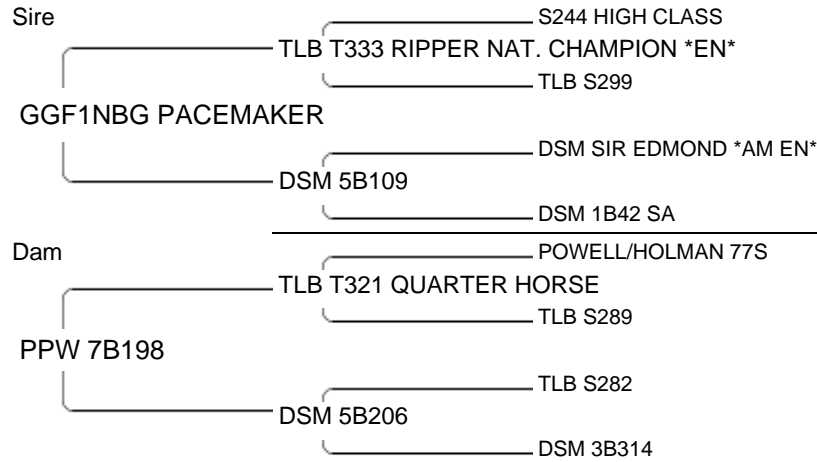

Lot # 13 Sex: Doe

D.O.B. 02/1610

Consignor: NEBRASKA
BOER GOATS

Bidder: $

#30 GGF1 ON
TARGET 10502246

Lot # 14 Sex: Doe

D.O.B. 02/17/10

Consignor: NEBRASKA
BOER GOATS

Bidder: $

#32 GGF1
MARBELES
10502247