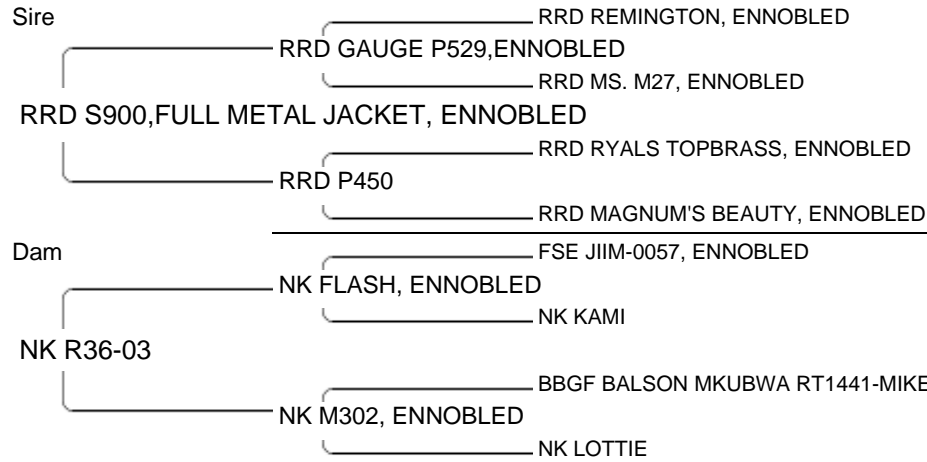

Lot # 44 Sex: **Buck**

D.O.B. **03/12/05**

Consignor: A BAR BOER Bidder: $
GOATS

**5 STRAWS OF
SEMEN TC1
RAWHIDE**

TC1 Rawhide is the sire of the 2010 ABGA National Grand Champion Fullblood Doe. Rawhide has over 500 ennoblement points.

Lot # 45 Sex: **Doe**

D.O.B. **02/28/10**

Consignor: A BAR BOER Bidder: $
GOATS