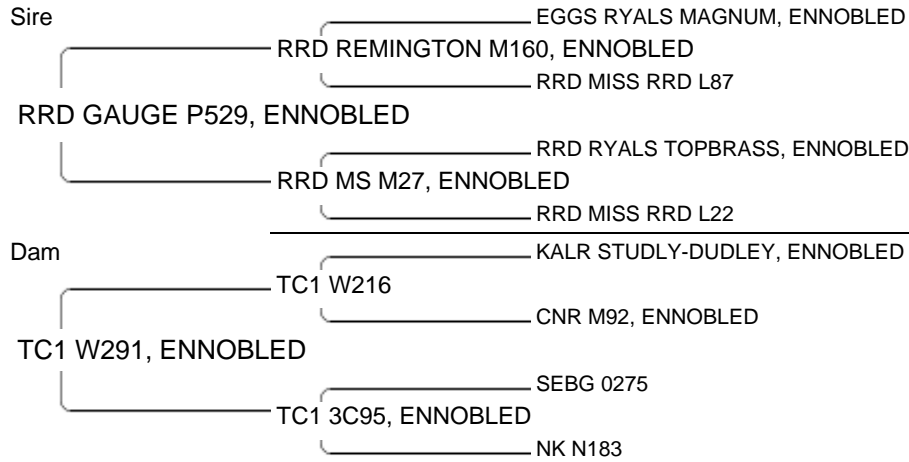

Lot # 1 Sex: Doe

D.O.B. 03/07/09

Consignor: A BAR BOER Bidder: \$  
GOATS

**BSA LIL HOOD  
THANG #10459860**

This is one of our best, and Aryn's favorite of the sale. This beautiful and powerful doe is loaded with muscle. She is super wide based and square on all 4. Looking for a show doe, Take a good look here. She is exposed to TC1 Rawhide, ennobled. Breed date 7/26