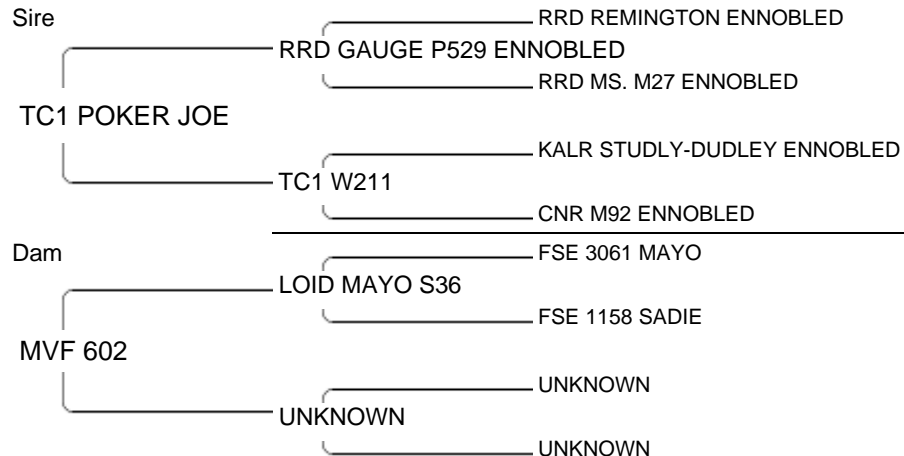

Bidder: \$

**KRG Y619 FAITH-  
ON-FIRE 10477012**

Lot # 21 Sex: Doe

D.O.B. 02/16/2009

Consignor: GAREY  
GOATS

Bidder: \$

**BCFF 9034 I-09-169-  
065**

This is a doe we pulled out of our keeper pen from last years' does that keeps getting better and better. She has a big hip and spring of rib to go with it. Don't let this one slip by.