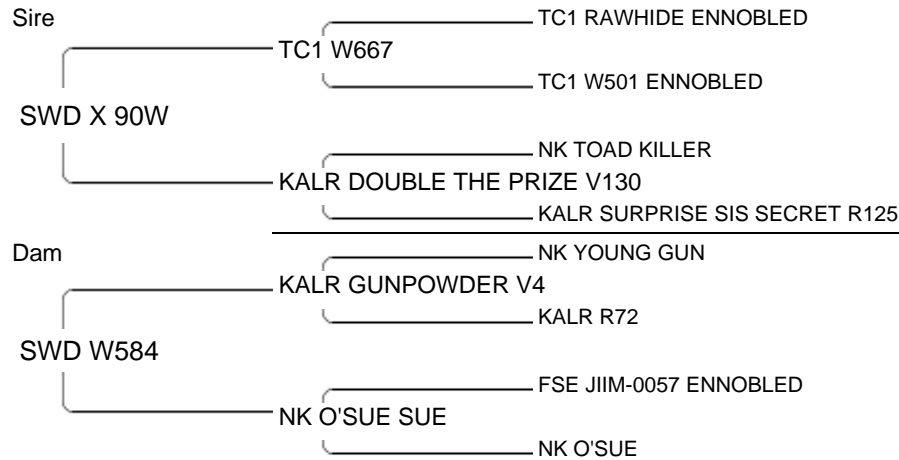

Lot # 31 Sex: Doe

D.O.B. 01/30/09

Consignor: SILVERWOOD Bidder: $
FARMS

**SWD Y 640W
10474816**

This doe is loaded with finesse and style. Beautiful clean front, length of body, level expressive top, square hip and plenty of lower leg. Her flaw?...her cropped ears; the curse of being born during the coldest week of the year in Northwest Ohio. She may not show, but she will work in anybody's barn. Exposed to Lonestar.

Lot # 32 Sex: 99% Doe

D.O.B. 02/01/09

Consignor: SILVERWOOD Bidder: $
FARMS

**SWD Y 643W
10474818**