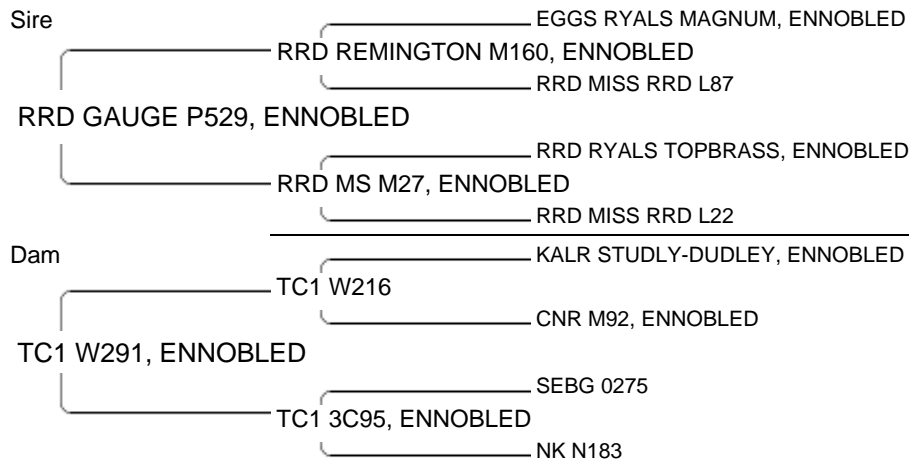

Check out this Hot Lil Number. Sired by RRD Gauge, and out of our ennobled doe TC1 W291. This doe is extreme with a long neck, and loaded with natural muscle, she may not be the biggest in the sale, but try to find a hole in this one, its not there, and those bloodlines aren't bad either. Exposed to TC1 Rawhide, ennobled. Breed date 7/25.