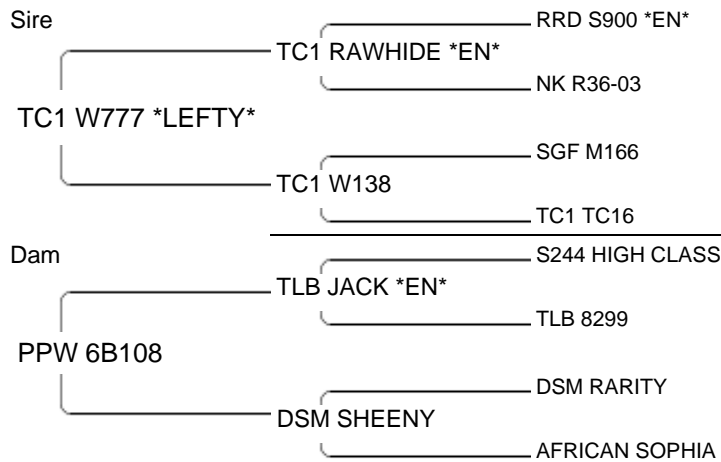

Lot # 66 Sex: Doe

D.O.B. 02/20/10

Consignor: NEBRASKA
BOER GOATS

Bidder: $

#2 GGF1
HONEYSUCKLE-777
10502238

Lot # 67 Sex: Doe

D.O.B. 10/14/2009

Consignor: SILVERWOOD
FARMS

Bidder: $

SWD Y 654W
10506255